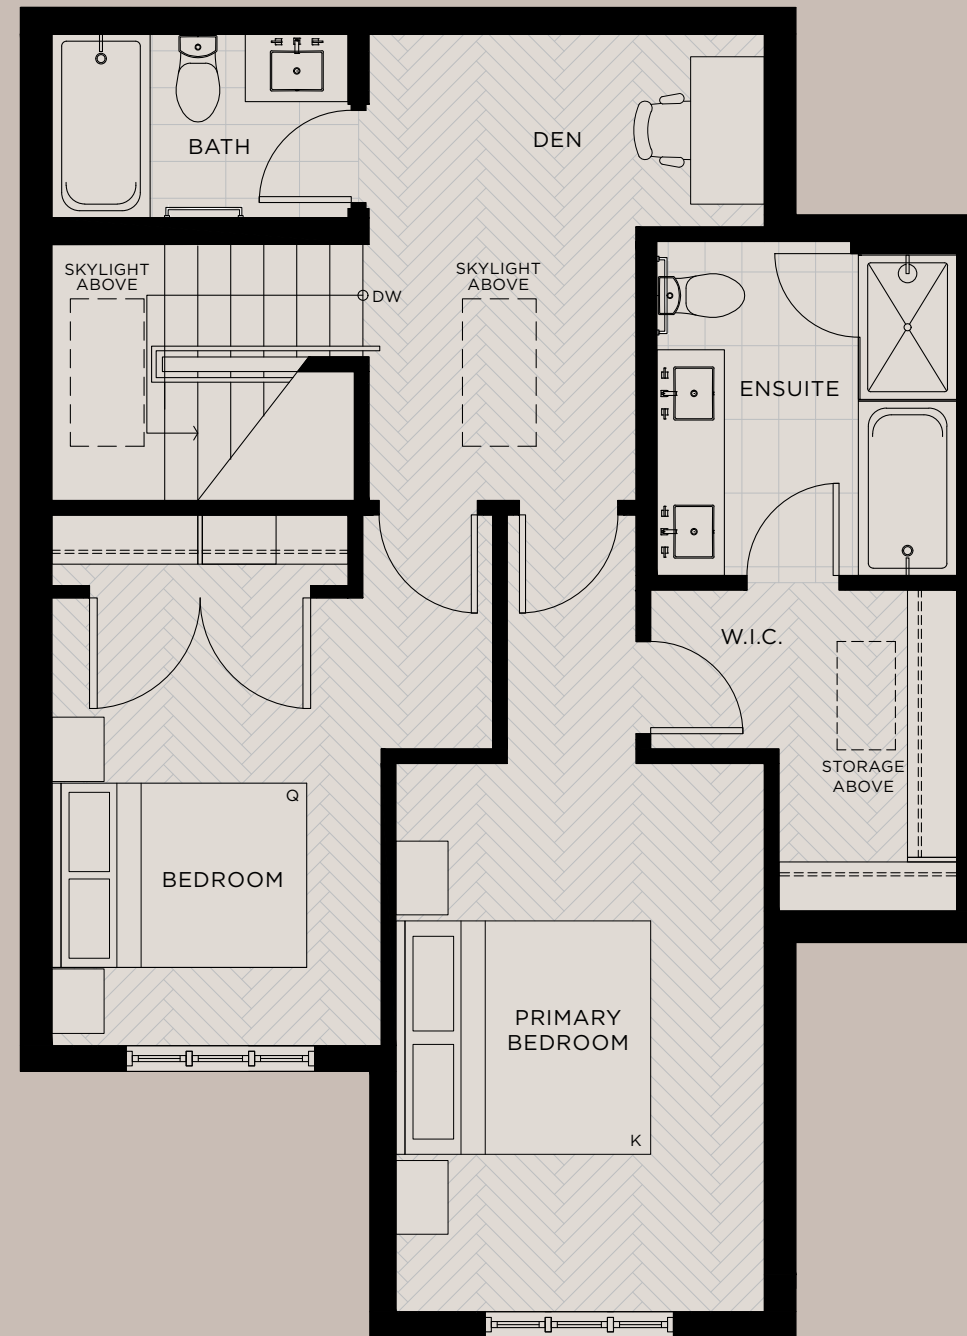

WOODS
AKW
S

J6

2 BED
2 BATH

1262 INT SQFT
125 EXT SQFT

FLORA

LEVEL 4

LEVEL 5

In our continuing effort to improve and maintain the highest standard, the developer reserves the right to modify or change plans, specifications, features and prices without notice. All dimensions and sizes are approximate and are based on Architectural measurements. Please refer to disclosure statement for specific offering details. E.&O.E. Exterior square footage measurements are an estimate only and taken from the Landscape Drawings and may differ from the actual constructed area.