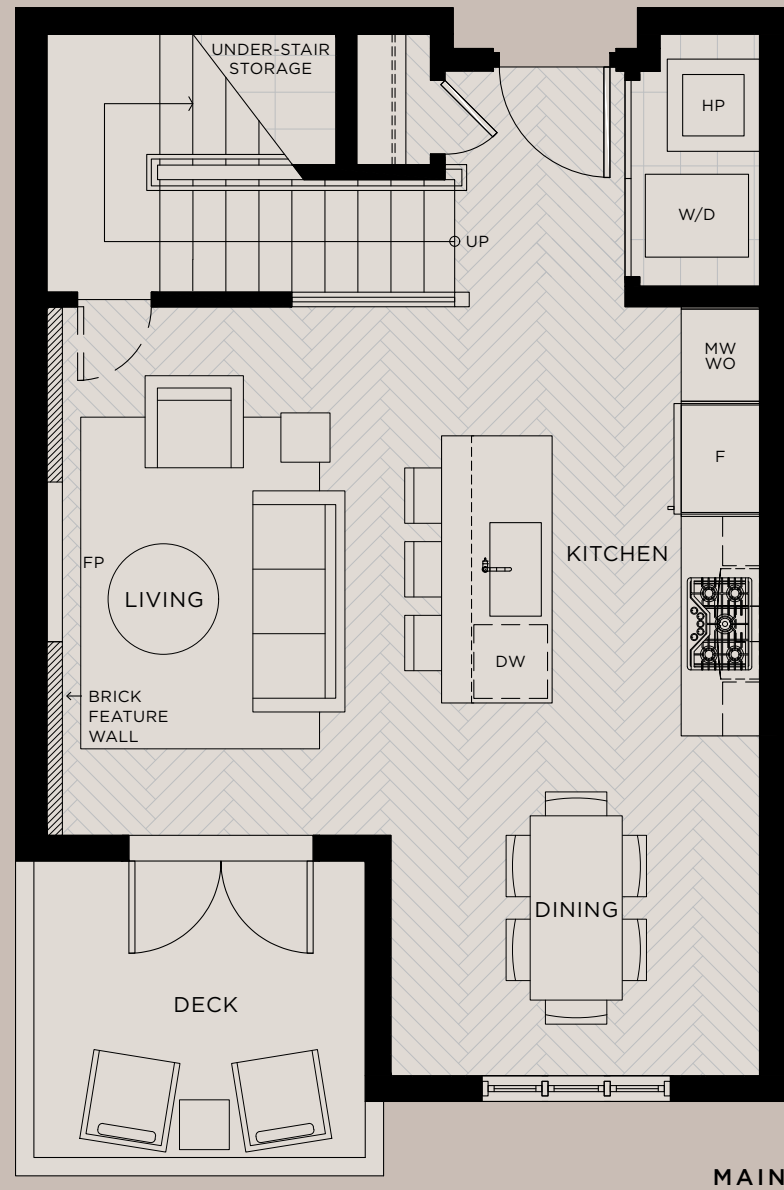

WOODS
AKW
S

J6

2 BED
2 BATH

1262 INT SQFT
125 EXT SQFT

FLORA

LEVEL 4

LEVEL 5

In our continuing effort to improve and maintain the highest standard, the developer reserves the right to modify or change plans, specifications, features and prices without notice. All dimensions and sizes are approximate and are based on Architectural measurements. Please refer to disclosure statement for specific offering details. E.&O.E. Exterior square footage measurements are an estimate only and taken from the Landscape Drawings and may differ from the actual constructed area.