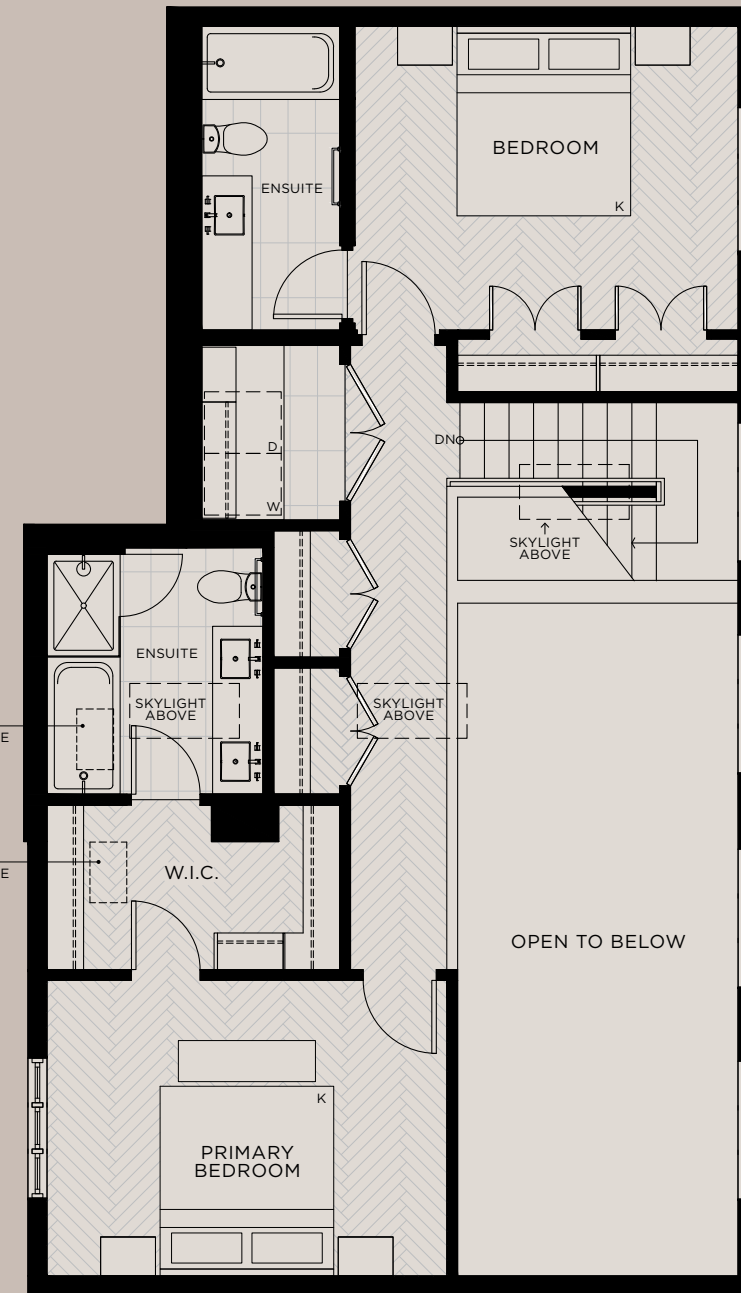

AKWOODS

H5

3 BED
3.5 BATH

1713 INT SQFT
401 EXT SQFT

FLORA

MAIN

UPPER

LEVEL 4

LEVEL 5

In our continuing effort to improve and maintain the highest standard, the developer reserves the right to modify or change plans, specifications, features and prices without notice. All dimensions and sizes are approximate and are based on Architectural measurements. Please refer to disclosure statement for specific offering details. E.&O.E. Exterior square footage measurements are an estimate only and taken from the Landscape Drawings and may differ from the actual constructed area.