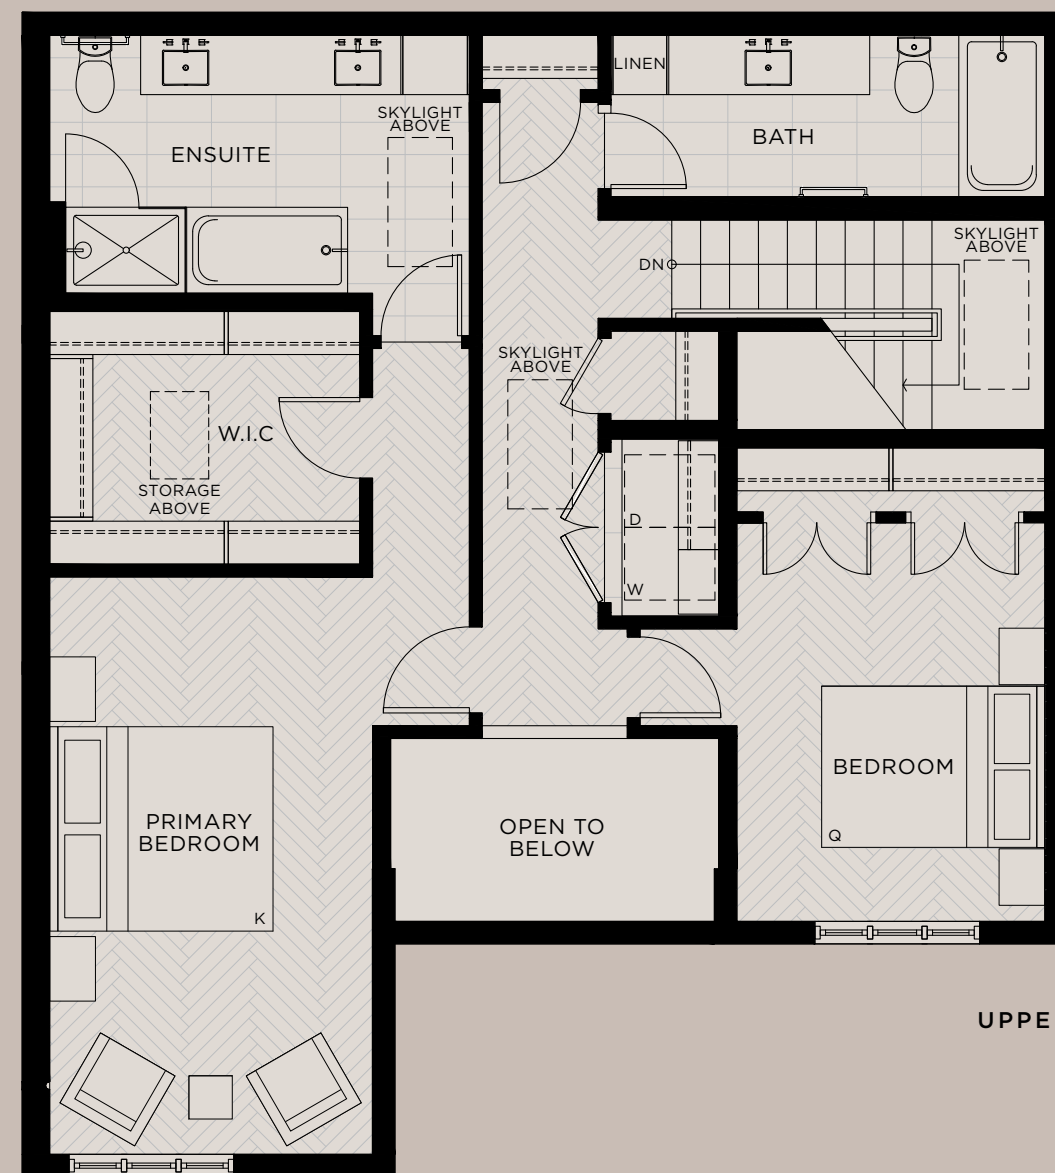

H3

2 BED
2.5 BATH

1677 INT SQFT
179 EXT SQFT

LEVEL 4

LEVEL 5