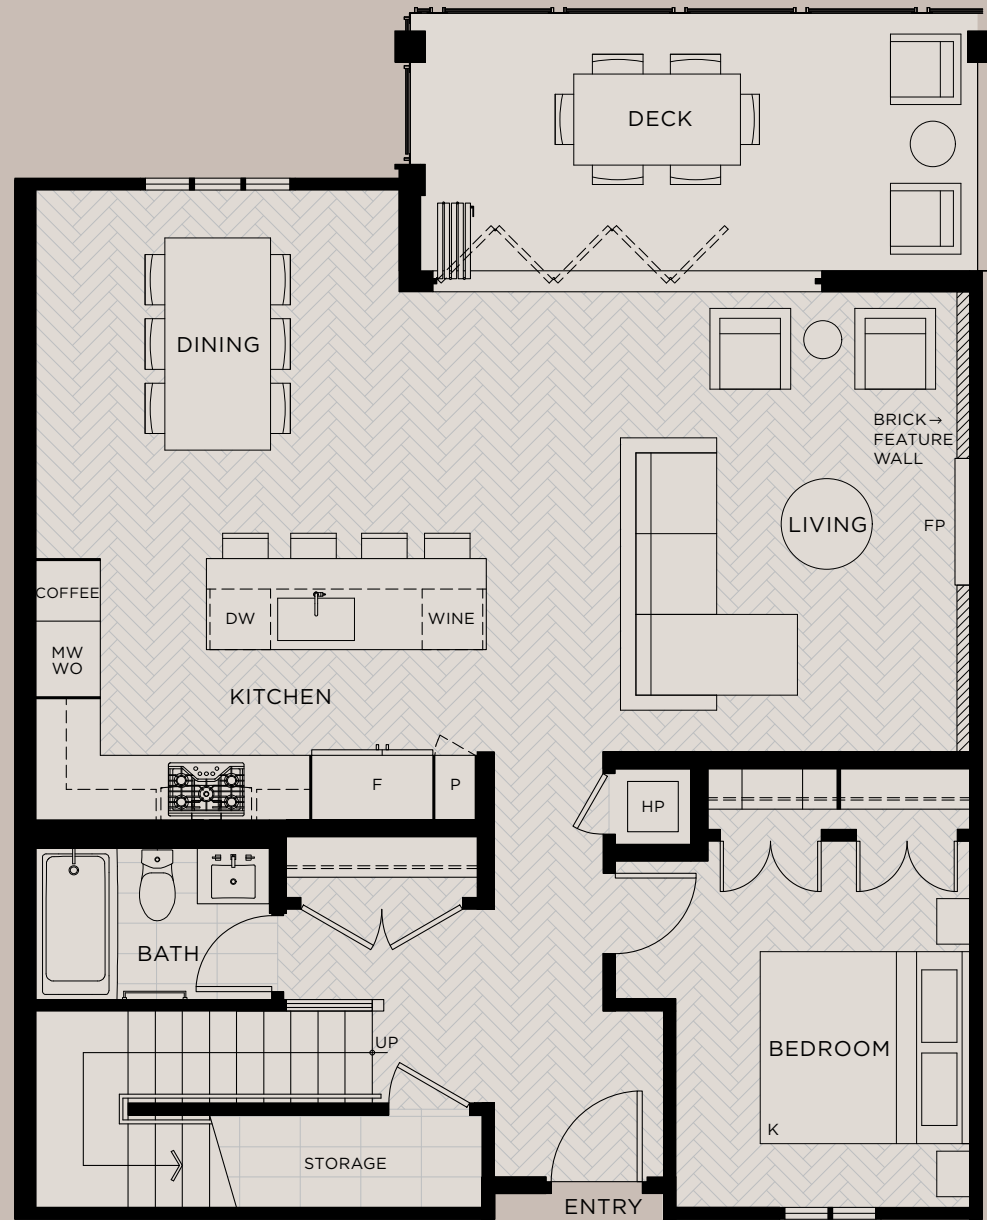

OKWOODS

H1

3 BED
3 BATH

1801 INT SQFT
172 EXT SQFT

FLORA

MAIN

UPPER

LEVEL 3

LEVEL 4

In our continuing effort to improve and maintain the highest standard, the developer reserves the right to modify or change plans, specifications, features and prices without notice. All dimensions and sizes are approximate and are based on Architectural measurements. Please refer to disclosure statement for specific offering details. E.&O.E. Exterior square footage measurements are an estimate only and taken from the Landscape Drawings and may differ from the actual constructed area.