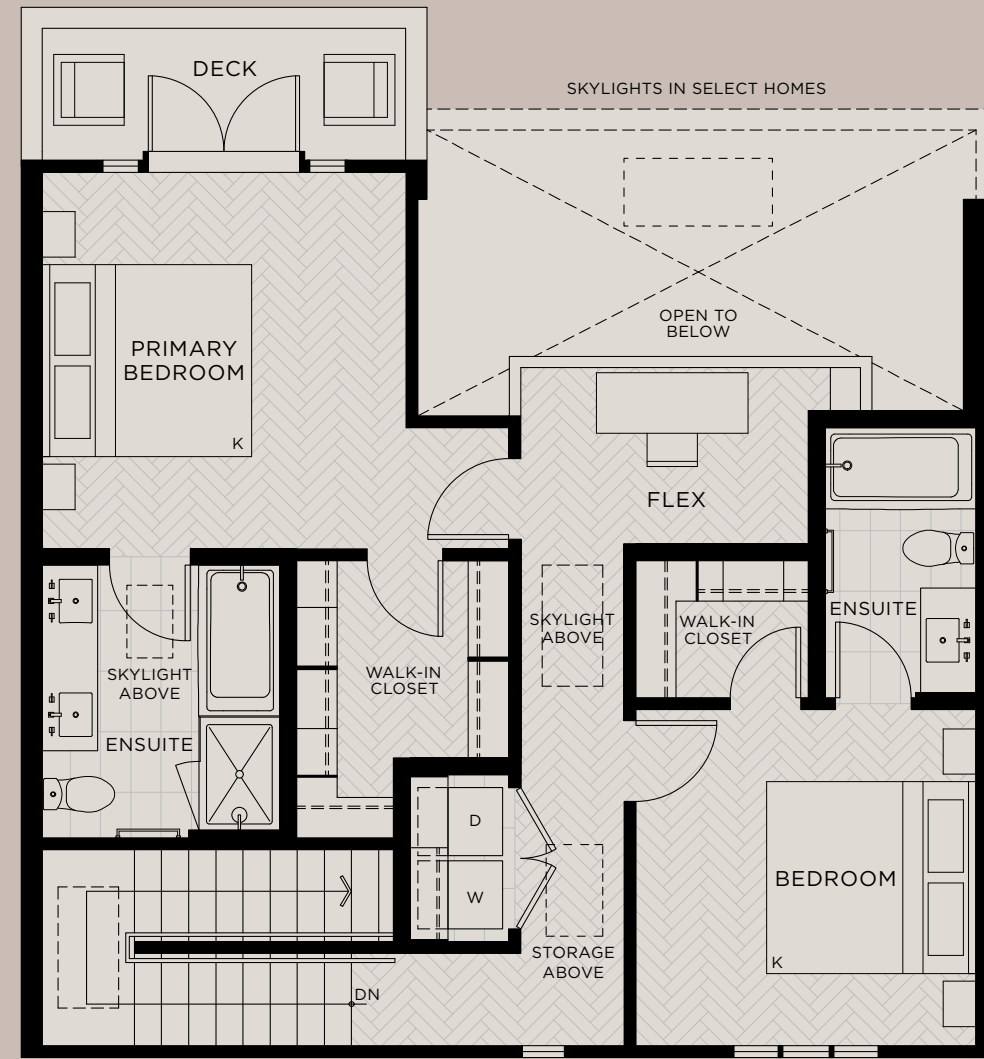

OKWOODS

H1

3 BED
3 BATH

1801 INT SQFT
172 EXT SQFT

FLORA

MAIN

UPPER

LEVEL 3

LEVEL 4

In our continuing effort to improve and maintain the highest standard, the developer reserves the right to modify or change plans, specifications, features and prices without notice. All dimensions and sizes are approximate and are based on Architectural measurements. Please refer to disclosure statement for specific offering details. E.&O.E. Exterior square footage measurements are an estimate only and taken from the Landscape Drawings and may differ from the actual constructed area.